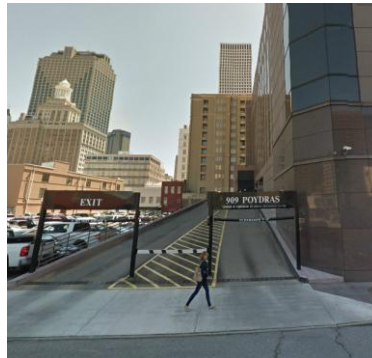

BRANCH MAP AND DRIVING DIRECTIONS

New Orleans Branch
909 Poydras St. Suite 1300
New Orleans, LA 70112

Phone: 504-529-1556
Toll Free: 800-723-1521
Fax: 504-527-0217
www.raymondjames.com

Parking Garage (located on O'Keefe Ave.)