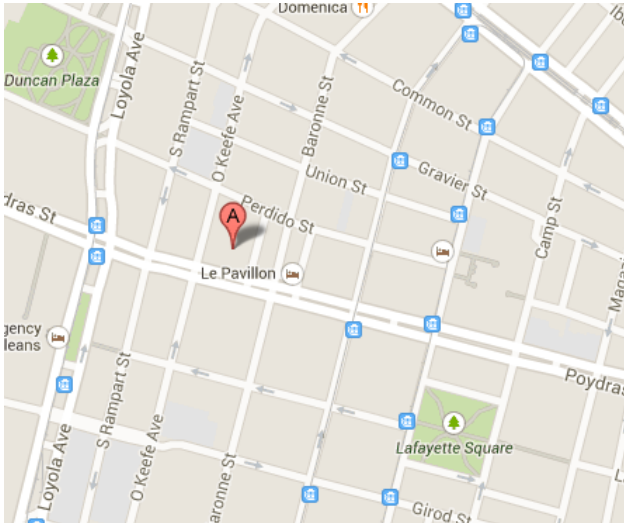

BRANCH MAP AND DRIVING DIRECTIONS

New Orleans Branch
909 Poydras St. Suite 1300
New Orleans, LA 70112

Phone: 504-529-1556
Toll Free: 800-723-1521
Fax: 504-527-0217
www.raymondjames.com

Parking Garage (located on O'Keefe Ave.)